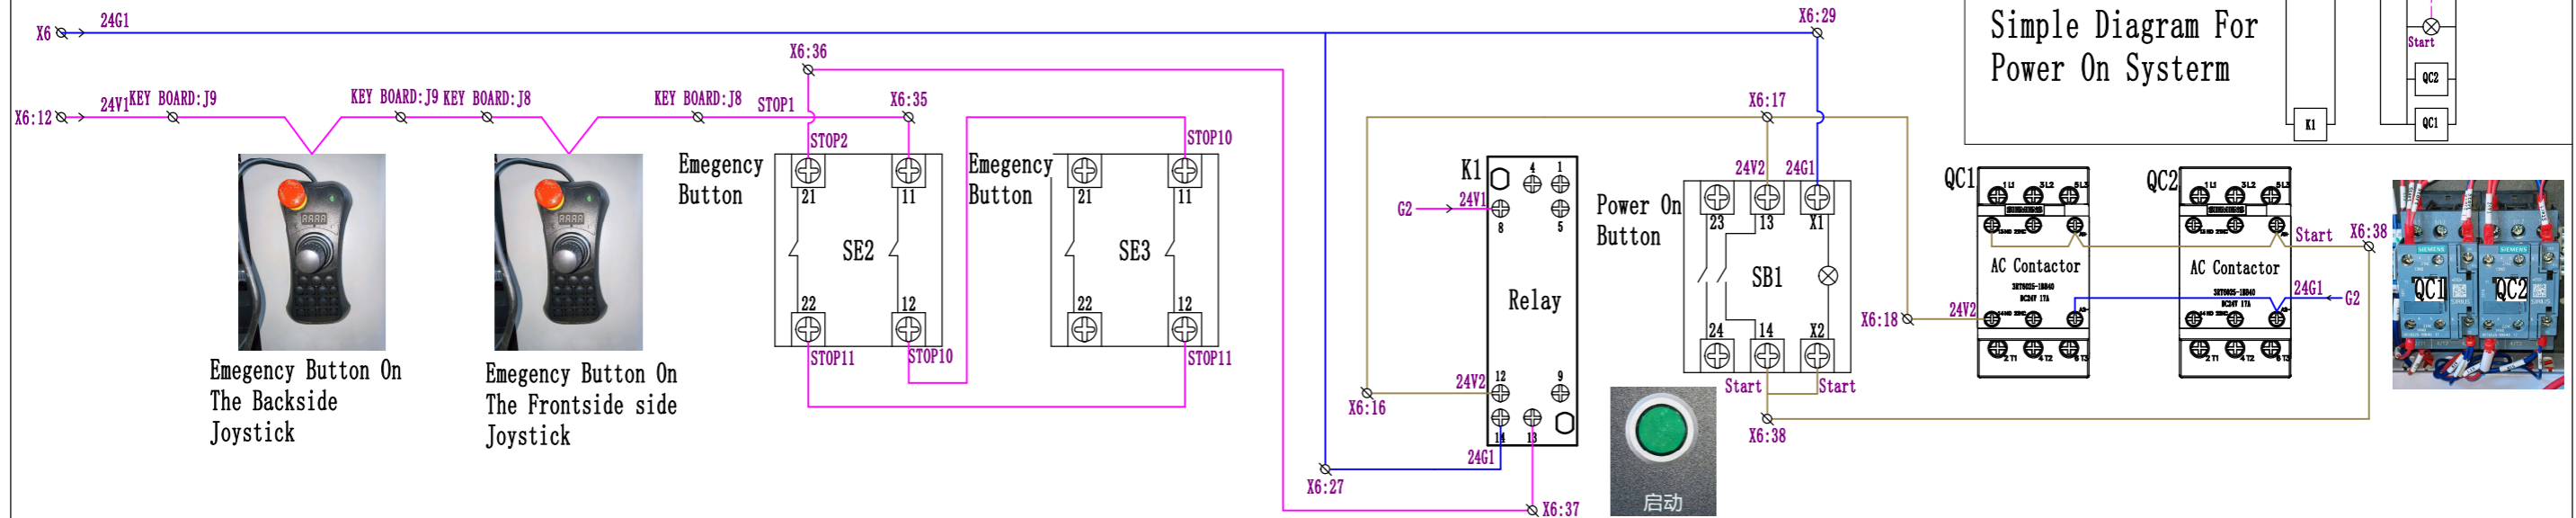

Electrical Connection Diagram of KCP3019

AC 220V Diagram

Power Supply

Power On System Diagram

Wire Connection On The KeyBoard

Wire Connection On The MainBoard