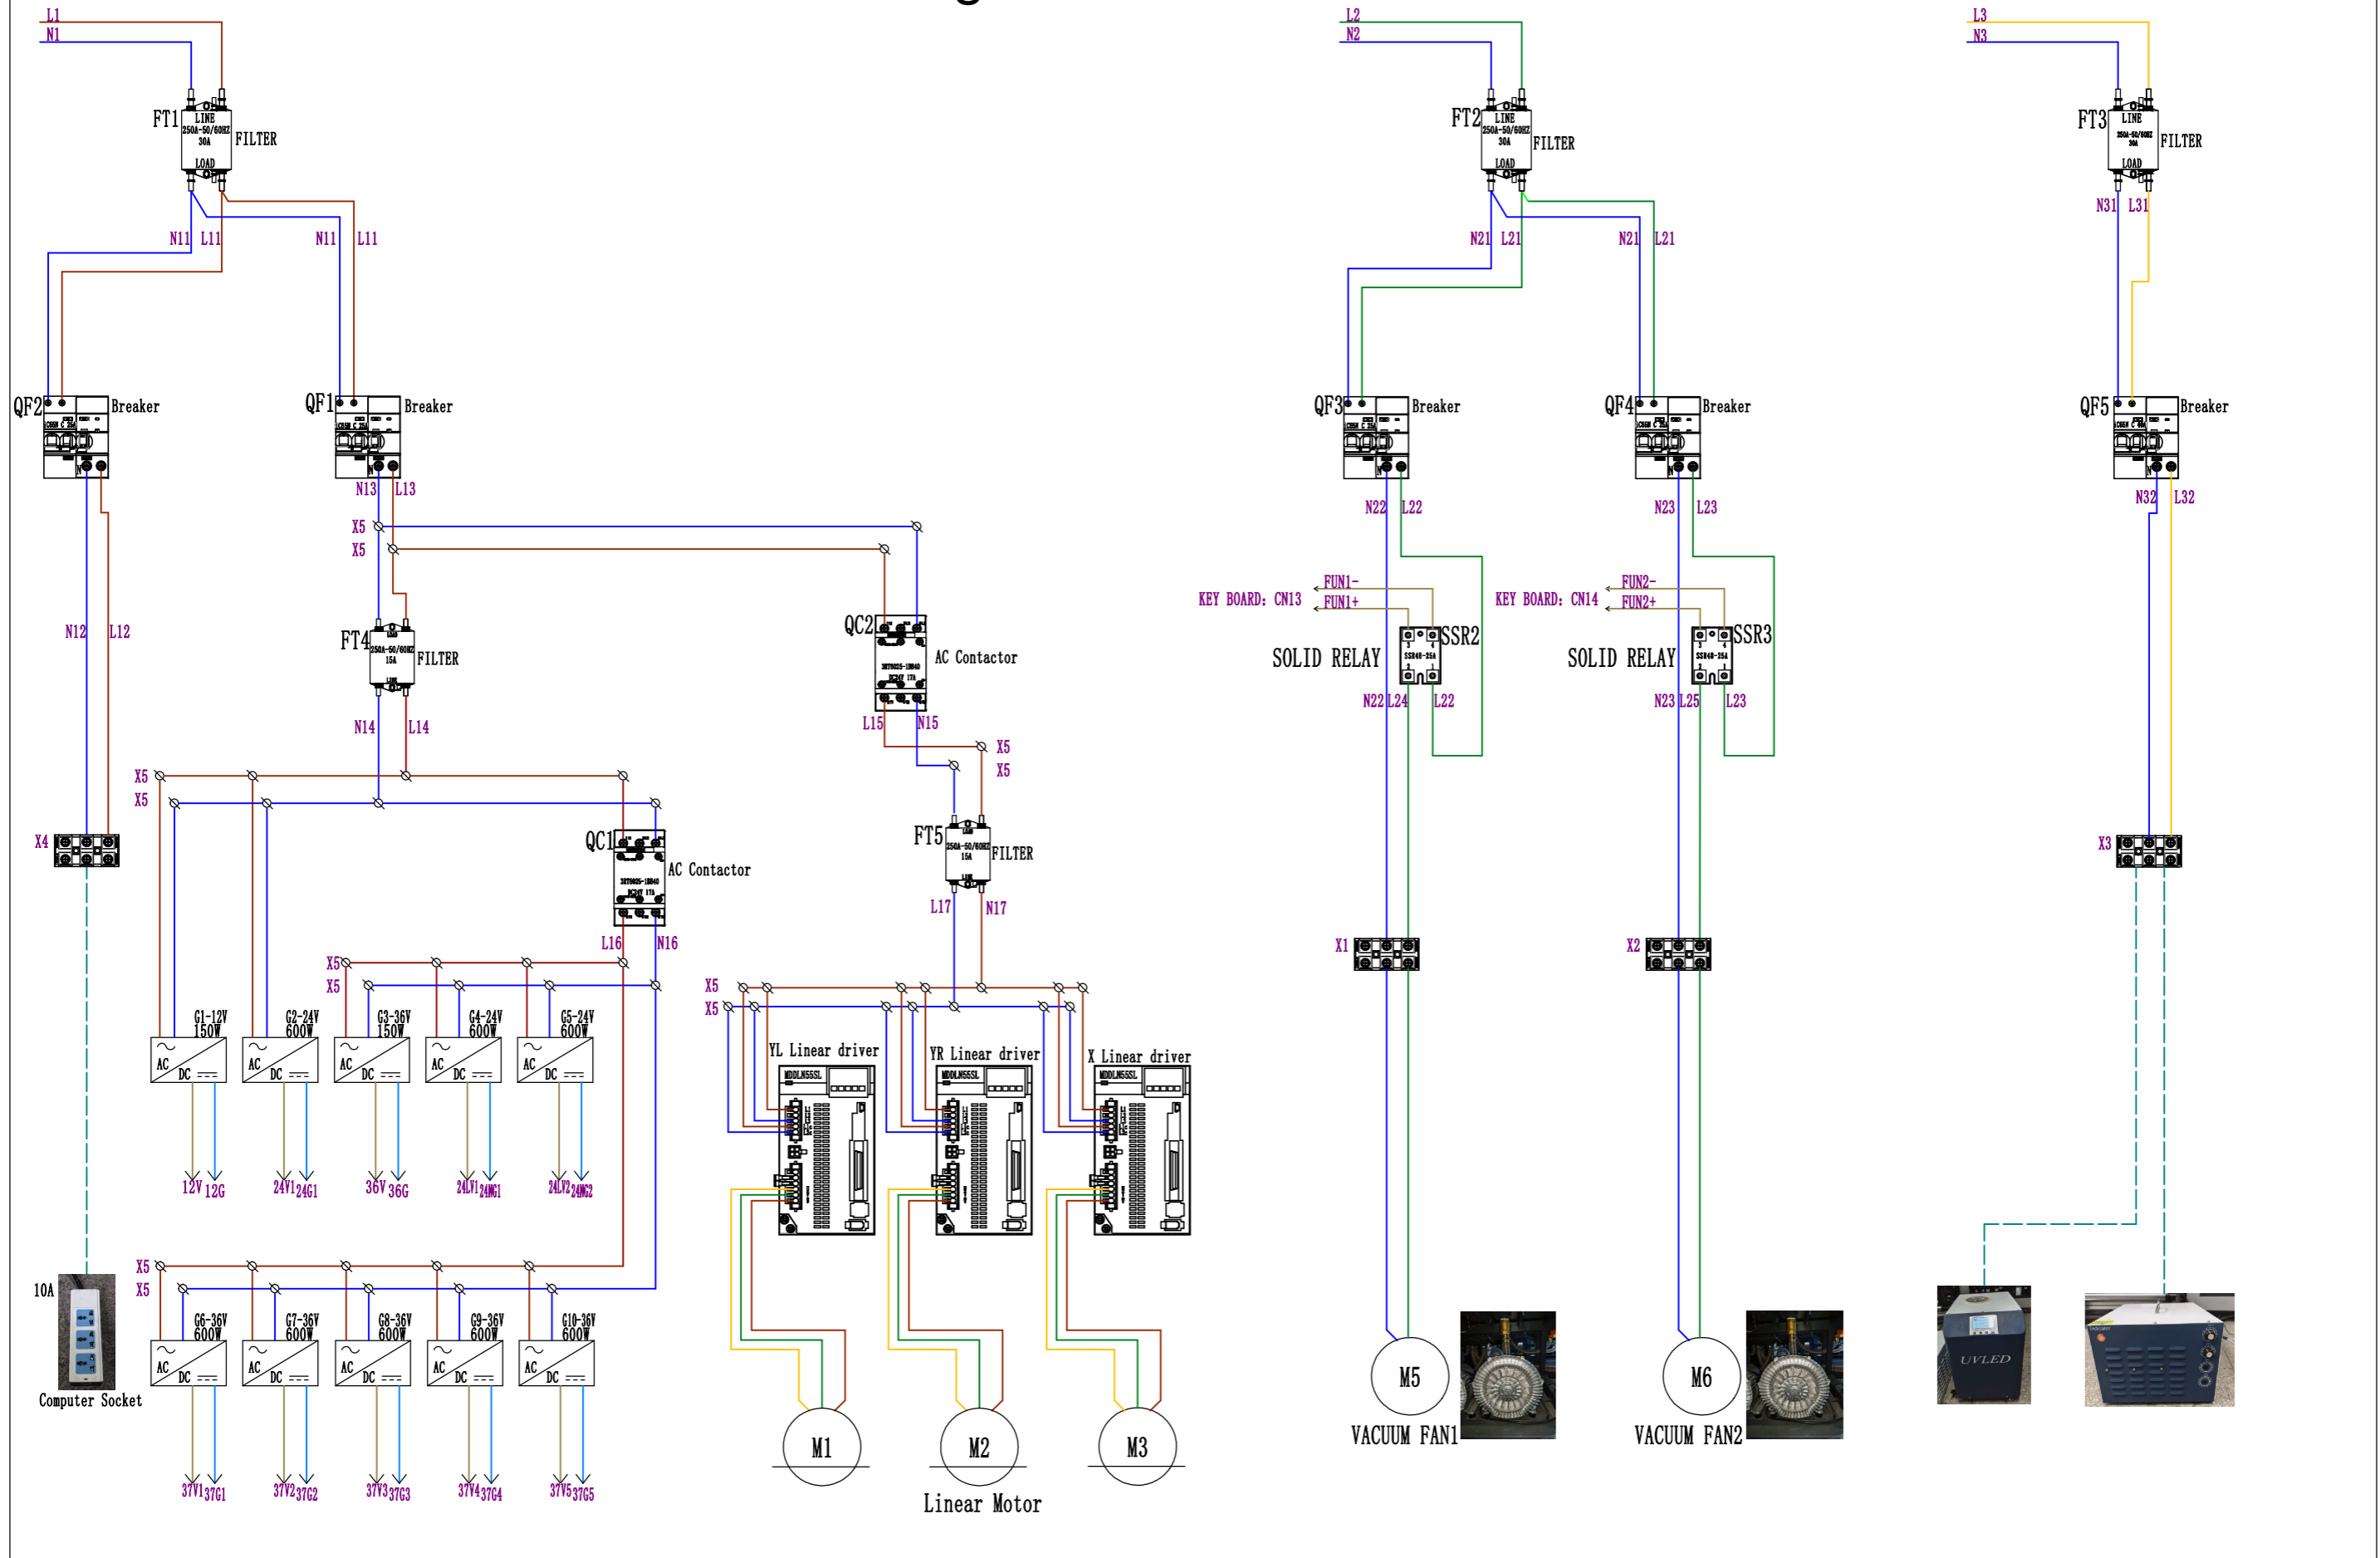

Electrical Connection Diagram of KCP3019

AC 220V Diagram

Power Supply

Power On System Diagram

Wire Connection On The KeyBoard

Wire Connection On The MainBoard