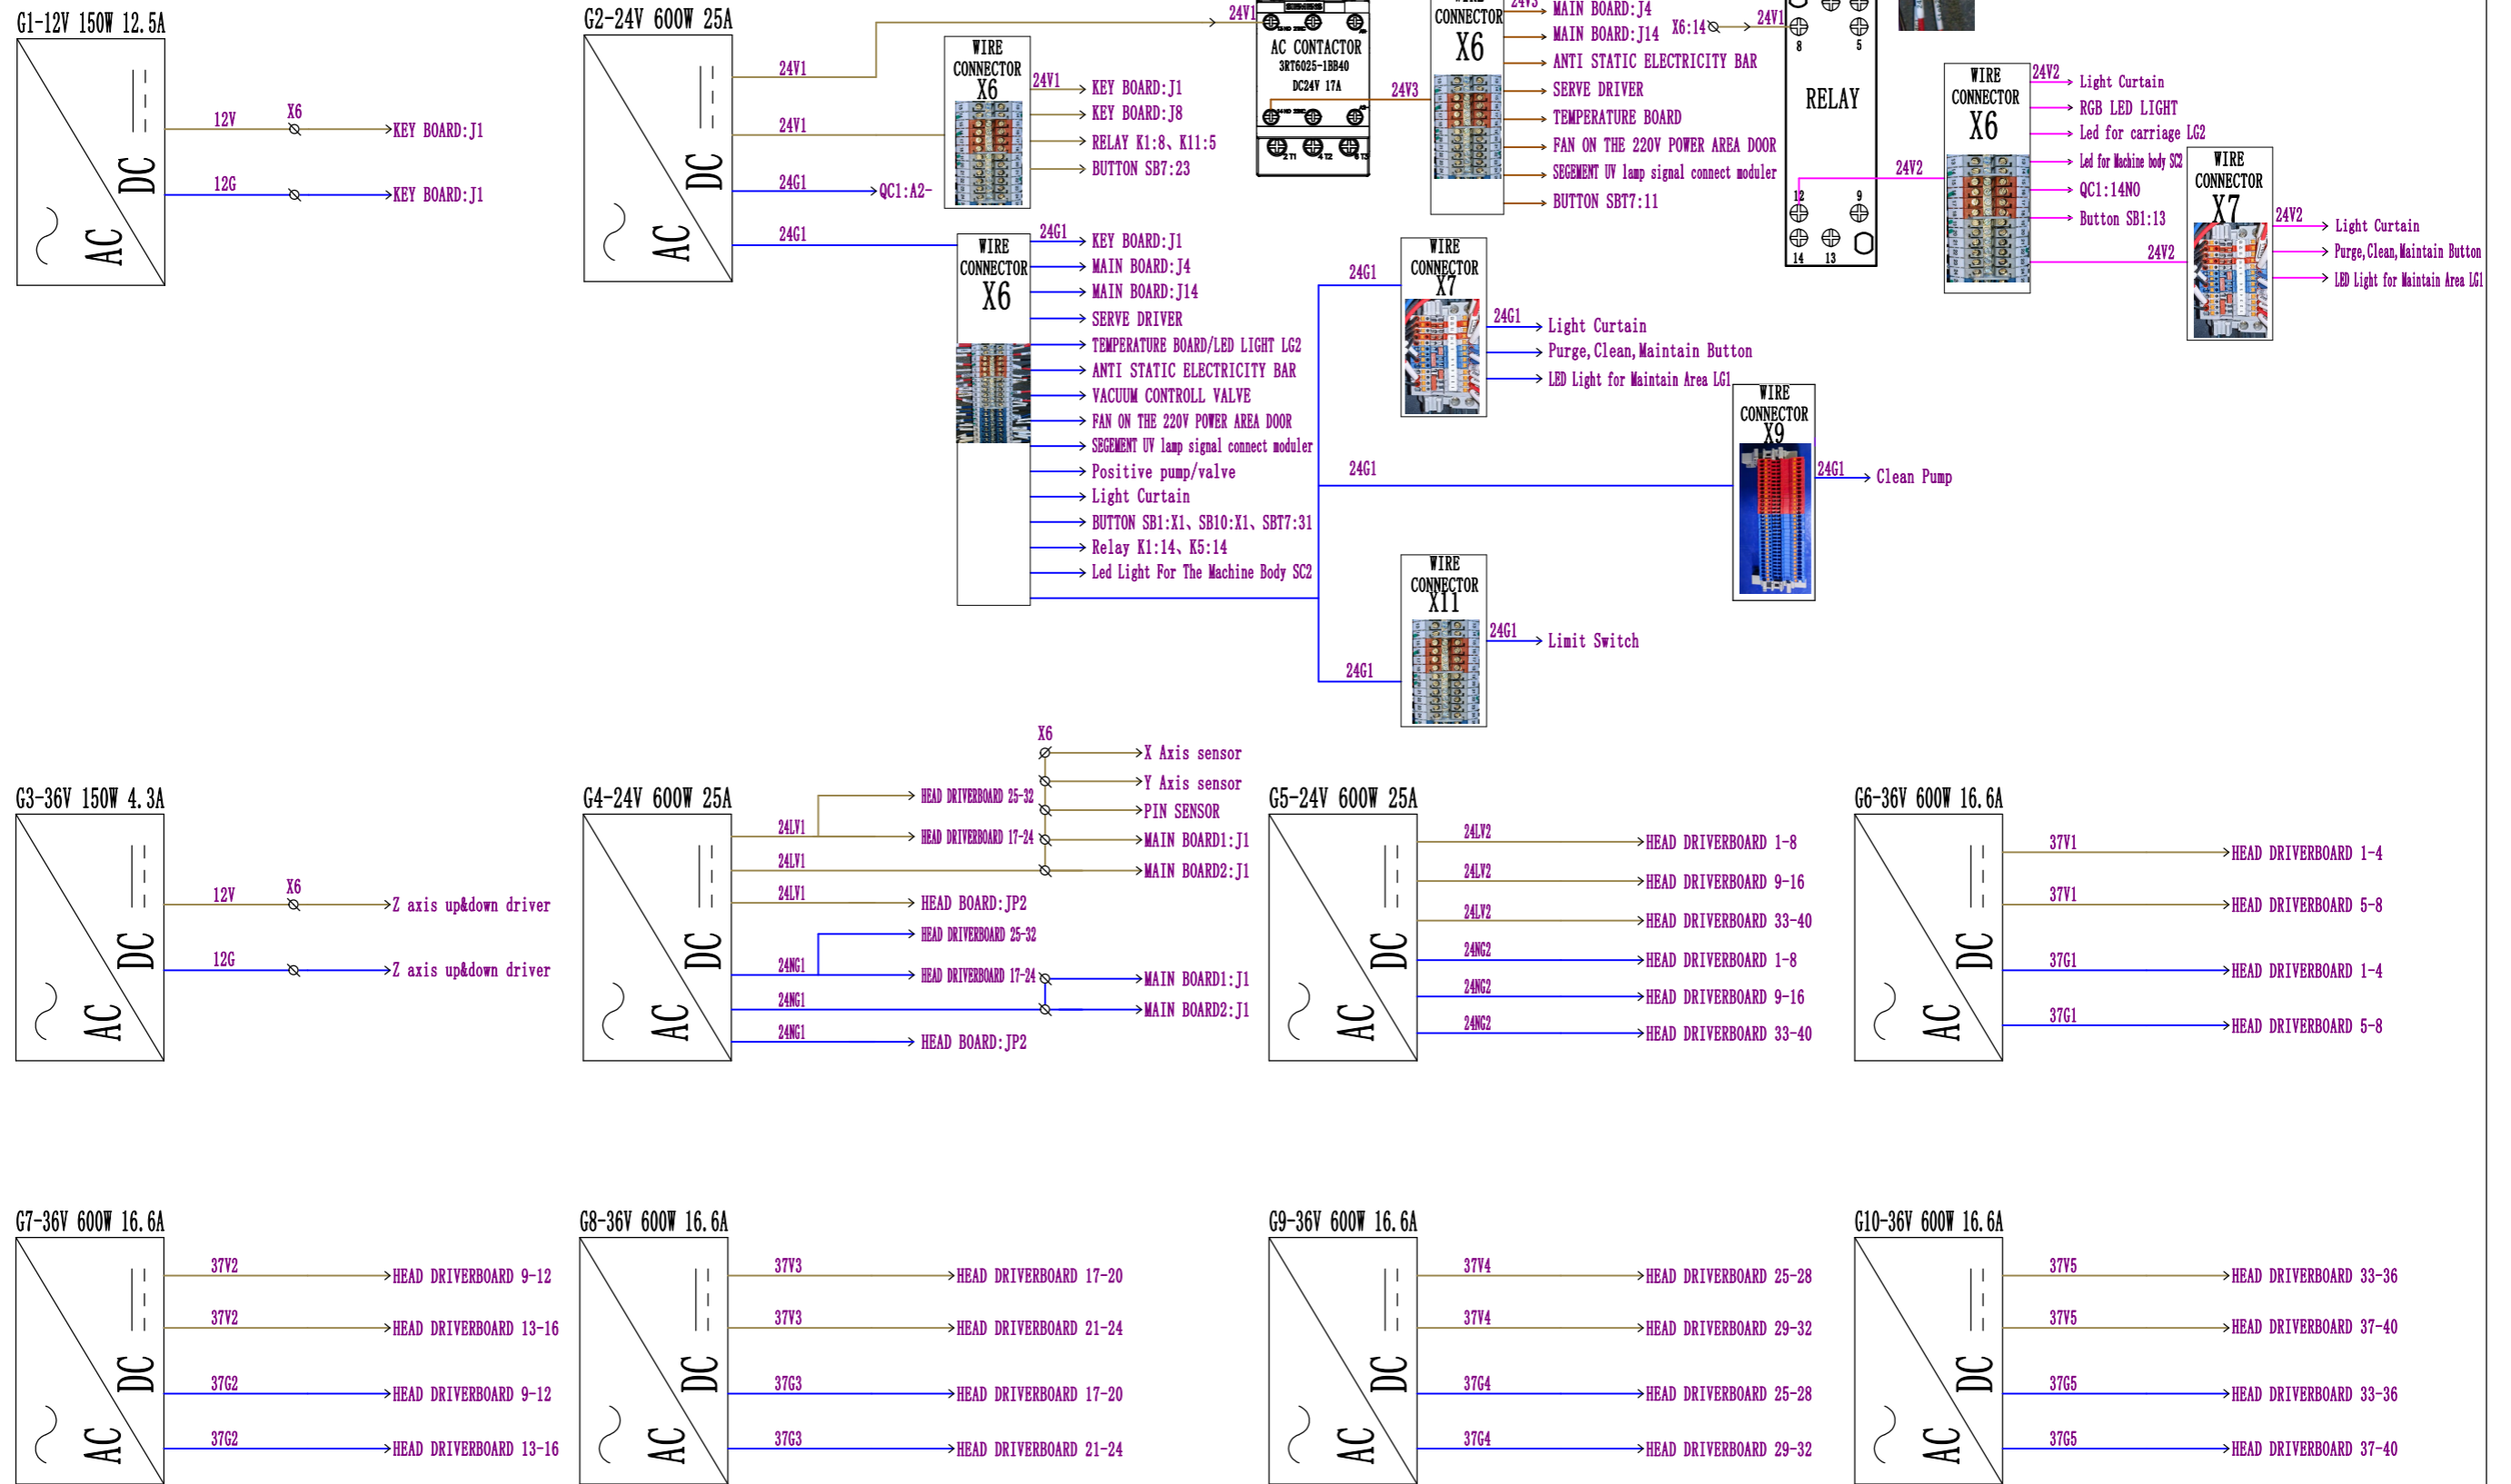

Electrical Connection Diagram of KCP3019

AC 220V Diagram

Power Supply

Power On System Diagram

Wire Connection On The KeyBoard

Wire Connection On The MainBoard