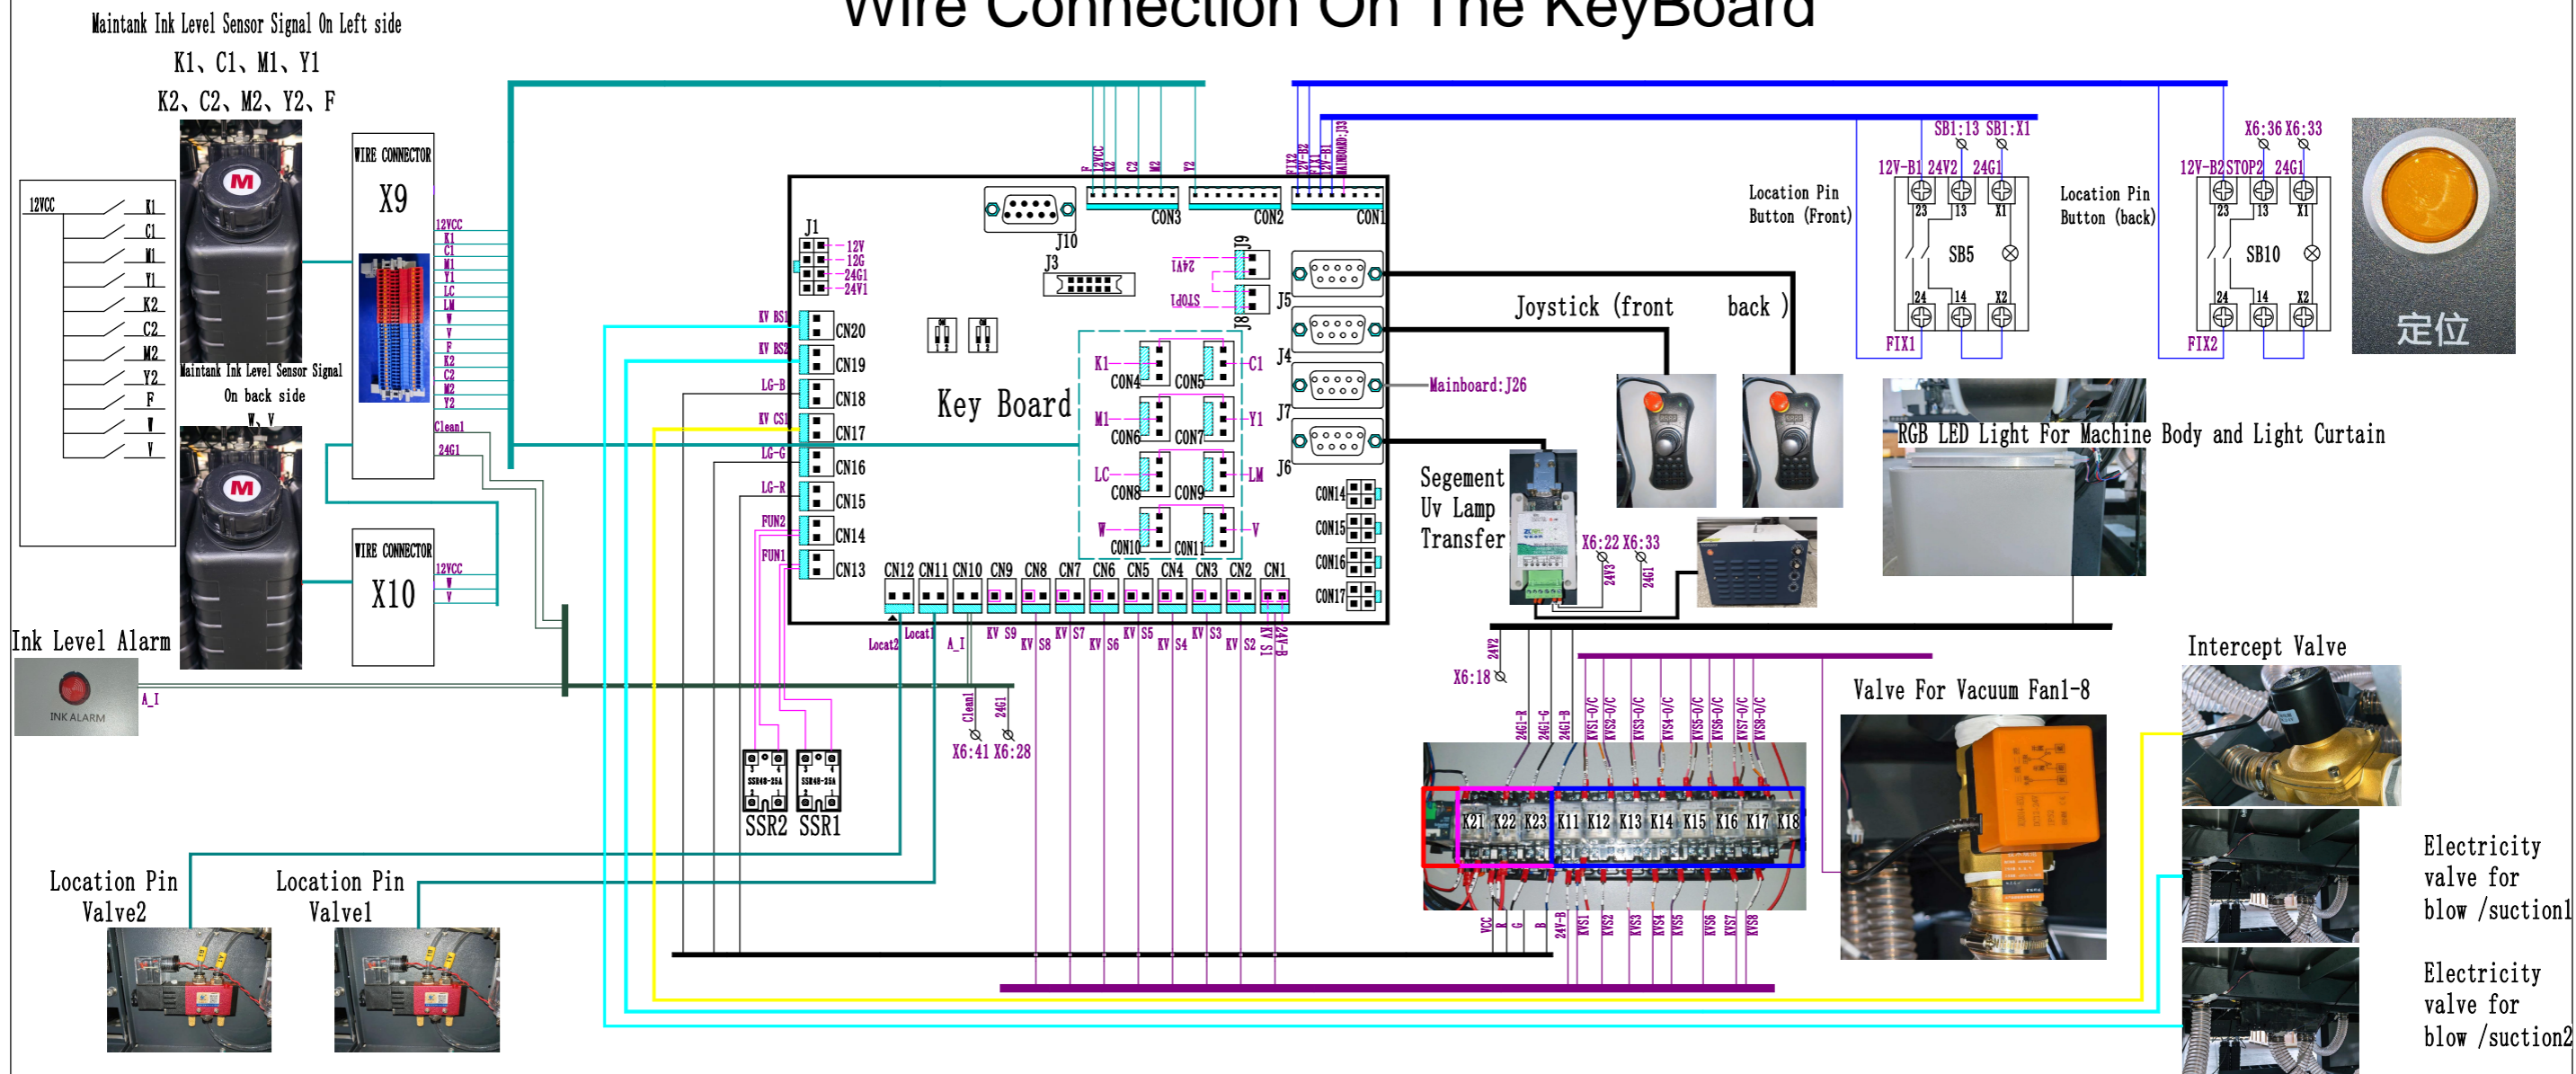

Electrical Connection Diagram of KCP3019

AC 220V Diagram

Power Supply

Power On System Diagram

Wire Connection On The KeyBoard

Wire Connection On The MainBoard